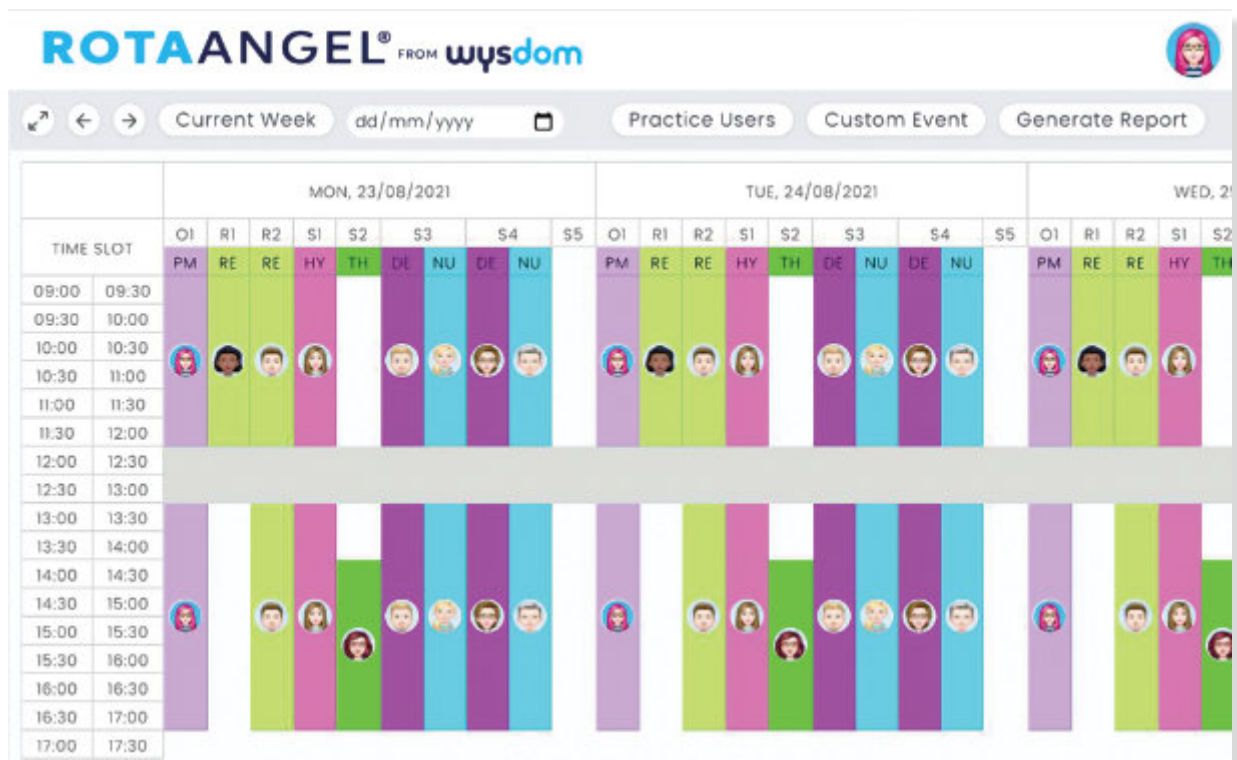

Dedicated Shift & Holiday Management For Dental Practices

Designed For Dental

Users of our Practice Management System (PMS) often tell us of the frustrations they experience with shift and holiday management, particularly for part-time staff.

Many practices still use a paper wall planner or basic spreadsheet system for shift and holiday management. Even the more sophisticated online systems are, in effect, just glorified spreadsheets and are simply not designed to meet the unique needs of a busy dental practice.

RotaAngel® is based on real work areas so everyone can see exactly who is working where and when. It's a fully interactive system that's visual, intuitive and, most importantly, quick and easy to use. And that's just the start of what RotaAngel can do for you and your practice.